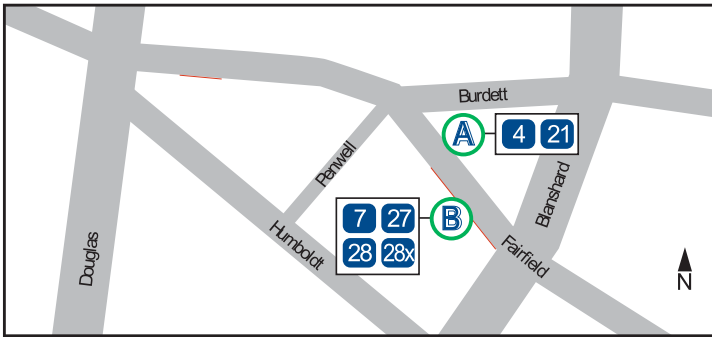

McTavish Exchange

UMc Exchange

Blanshard Terminus

Legislature Terminus

Royal Oak Transit Exchange

A Bus Bay
 Route
 Community Bus
 P Park & Ride Lot (no overnight parking)