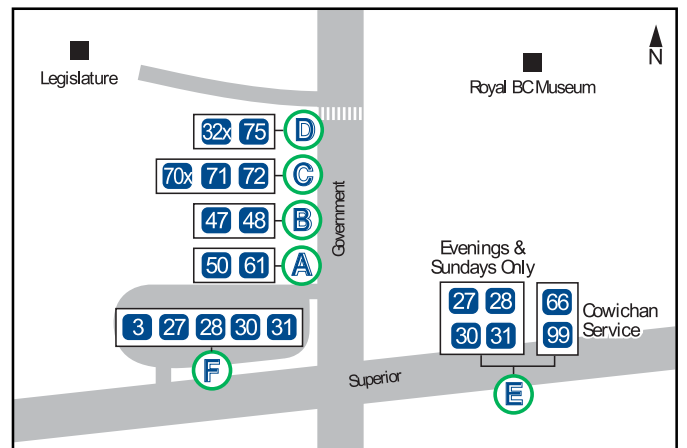

McTavish Exchange

UMc Exchange

Blanshard Terminus

Legislature Terminus

Royal Oak Transit Exchange

A Bus Bay
 Route
 Community Bus
 P Park & Ride Lot (no overnight parking)