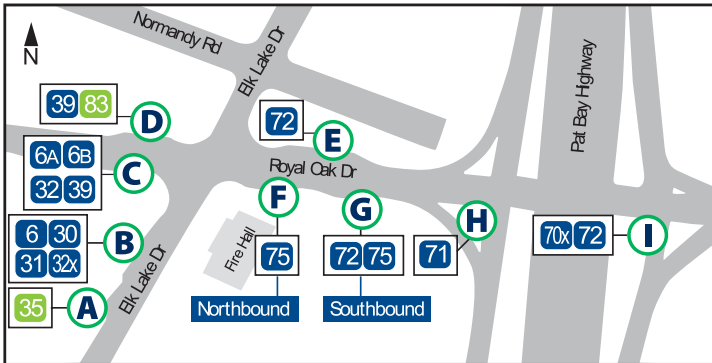

McTavish Exchange

UMc Exchange

Blanshard Terminus

Legislature Terminus

Royal Oak Transit Exchange

A Bus Bay
 Route
 Community Bus
 P Park & Ride Lot (no overnight parking)