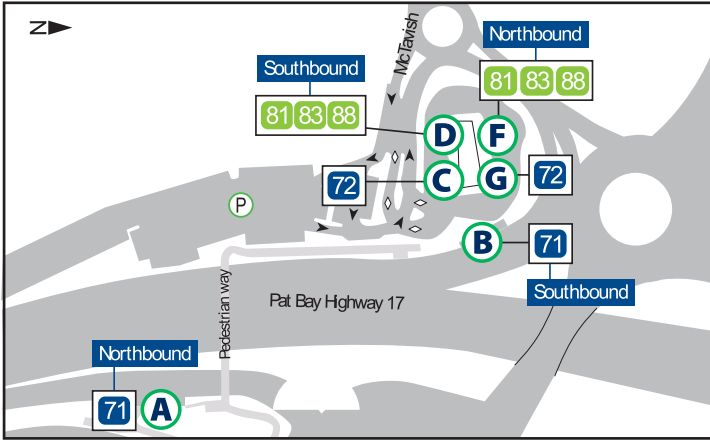

McTavish Exchange

UMc Exchange

Blanshard Terminus

Legislature Terminus

Royal Oak Transit Exchange

A Bus Bay
 Route
 Community Bus
 P Park & Ride Lot (no overnight parking)