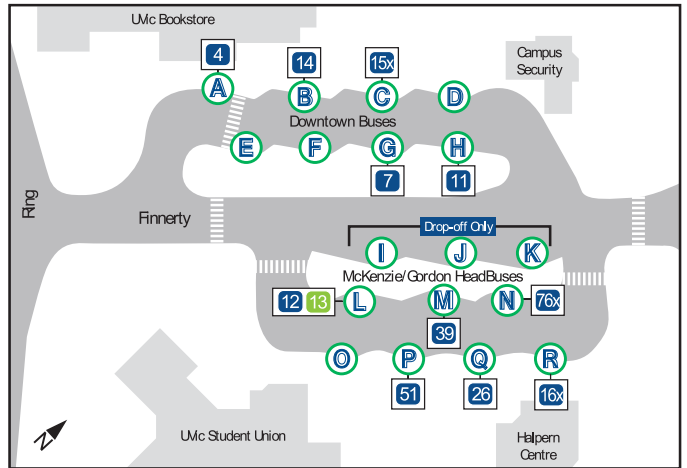

McTavish Exchange

UMc Exchange

Blanshard Terminus

Legislature Terminus

Royal Oak Transit Exchange

A Bus Bay
 Route
 Community Bus
 P Park & Ride Lot (no overnight parking)